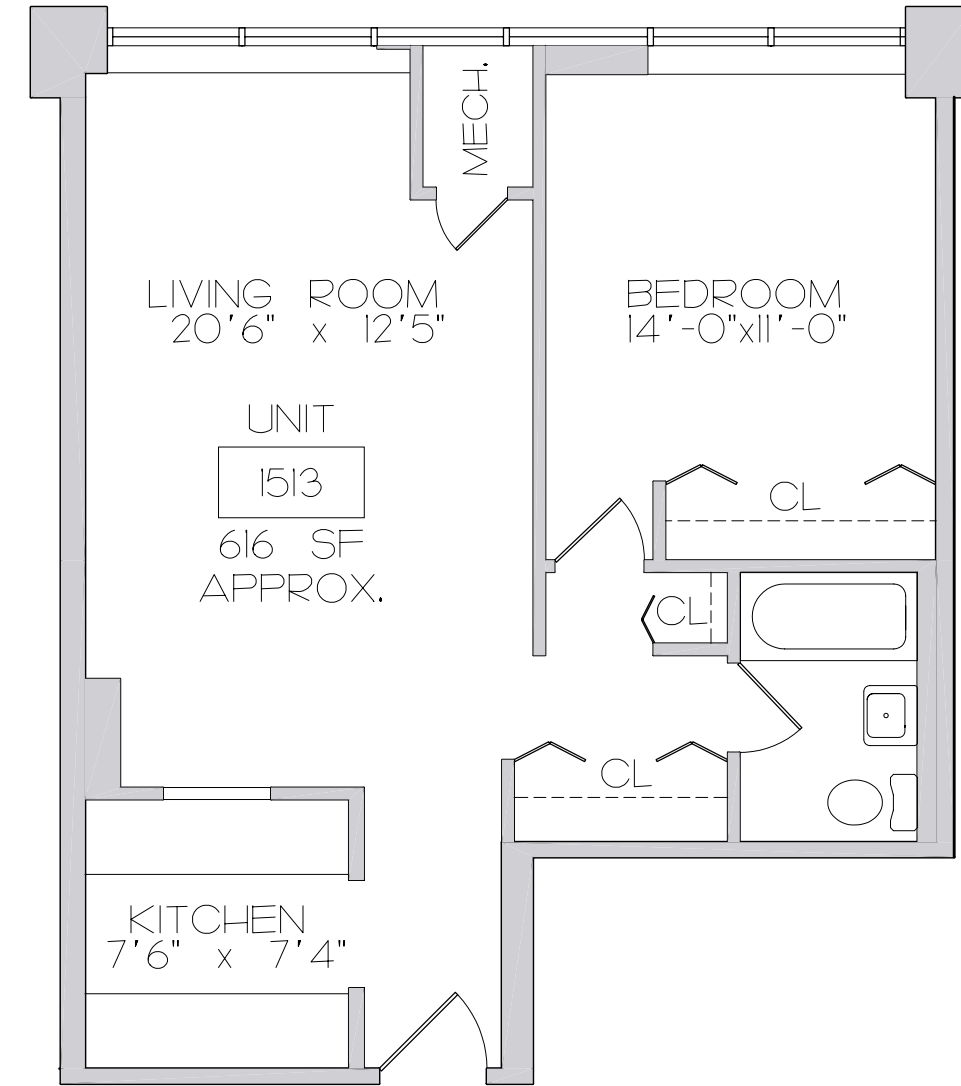

**Residence 1310**

694 sq.ft.  
1 Bedroom / 1 Bathroom  
This plan type ranges in size between 605-979 sq.ft.  
Type 1A

**Residence 1513**

616 sq.ft.  
1 Bedroom / 1 Bathroom  
This plan type ranges in size between 581-651 sq.ft.  
Type 1B