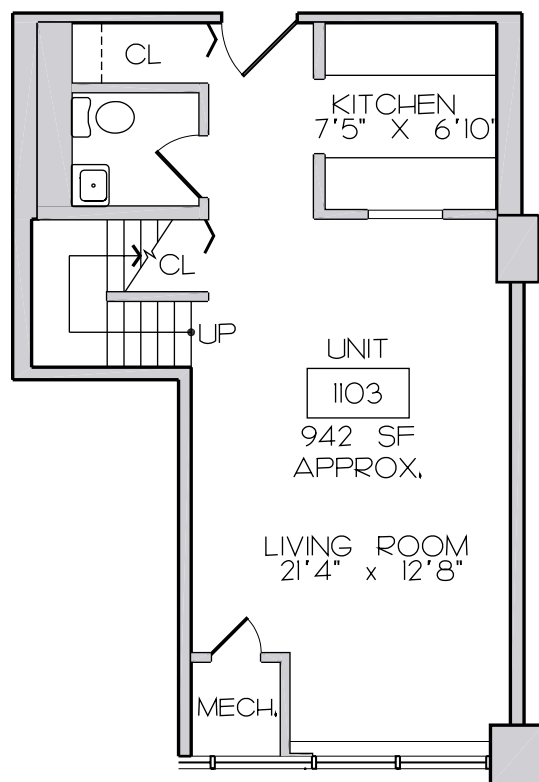

Residence 2314

679 sq.ft.
1 Bedroom / 1 Bathroom
This plan type ranges in size between 632-860 sq.ft.
Type 2

Residence 1103

942 sq.ft.
1 Bedroom / 1.5 Bathroom & Study
This plan type ranges in size between 740-947 sq.ft.
Type 3

Residence 2501

938 sq.ft.
1 Bedroom / 1 Bathroom
This plan type ranges in size between 807-1036 sq.ft.
Type 5