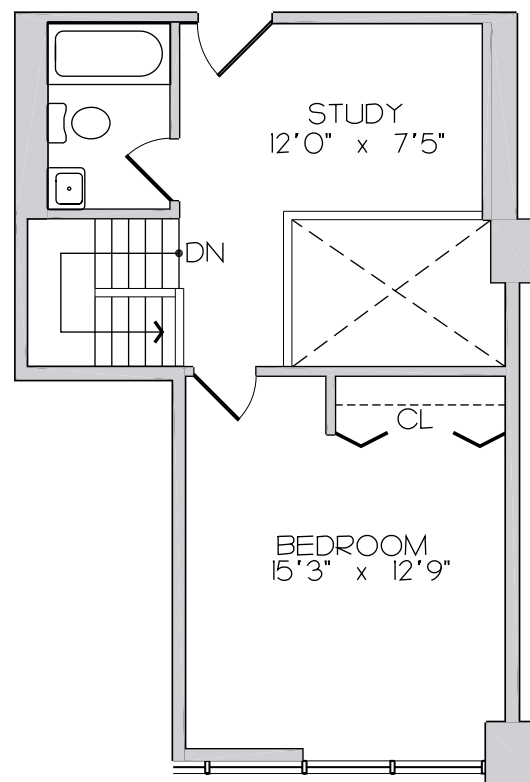

Residence 2314

679 sq.ft.
1 Bedroom / 1 Bathroom
This plan type ranges in size between 632-860 sq.ft.
Type 2

Residence 1103

942 sq.ft.
1 Bedroom / 1.5 Bathroom & Study
This plan type ranges in size between 740-947 sq.ft.
Type 3

Residence 2501

938 sq.ft.
1 Bedroom / 1 Bathroom
This plan type ranges in size between 807-1036 sq.ft.
Type 5