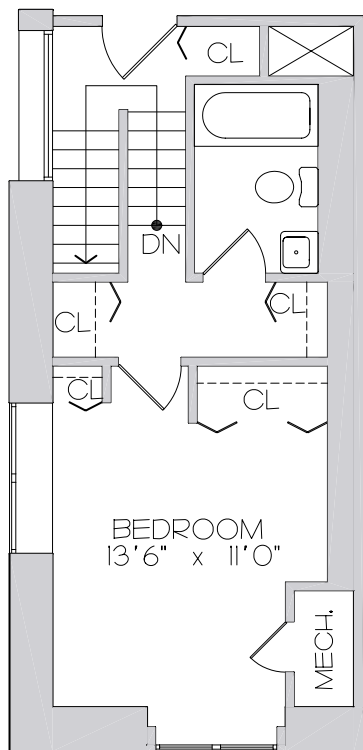

Residence 2314

679 sq.ft.
1 Bedroom / 1 Bathroom
This plan type ranges in size between 632-860 sq.ft.
Type 2

Residence 1103

942 sq.ft.
1 Bedroom / 1.5 Bathroom & Study
This plan type ranges in size between 740-947 sq.ft.
Type 3

Residence 2501

938 sq.ft.
1 Bedroom / 1 Bathroom
This plan type ranges in size between 807-1036 sq.ft.
Type 5